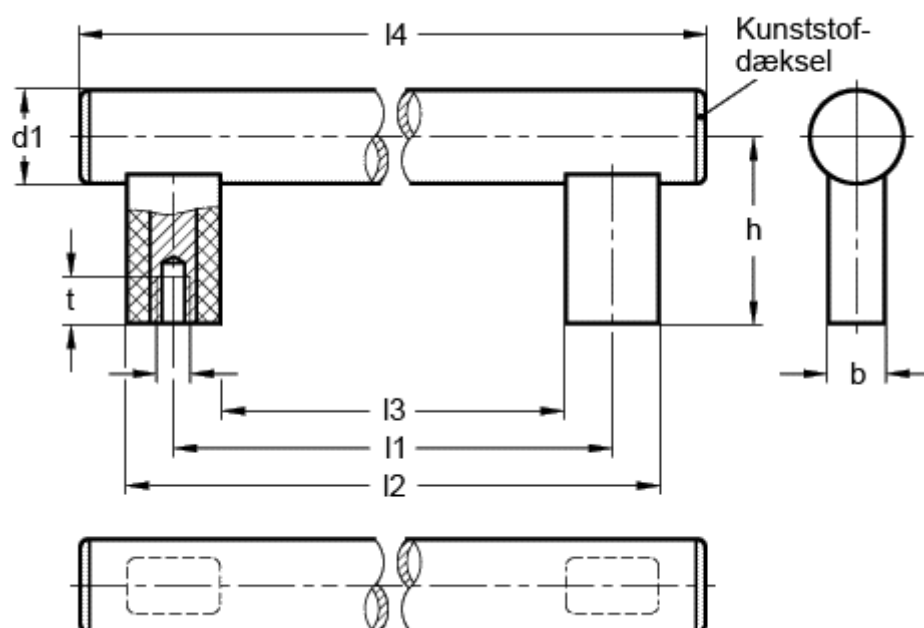

Article number: 201143500

Description: E+G Handle GN 666-30-M6-500-EL

## Measures

$b = 18$

$t \text{ min} = 15$

$d1 = 30$

$d2 = M6$

$h = 60$

$l1 = 500$

$l2 = 530$